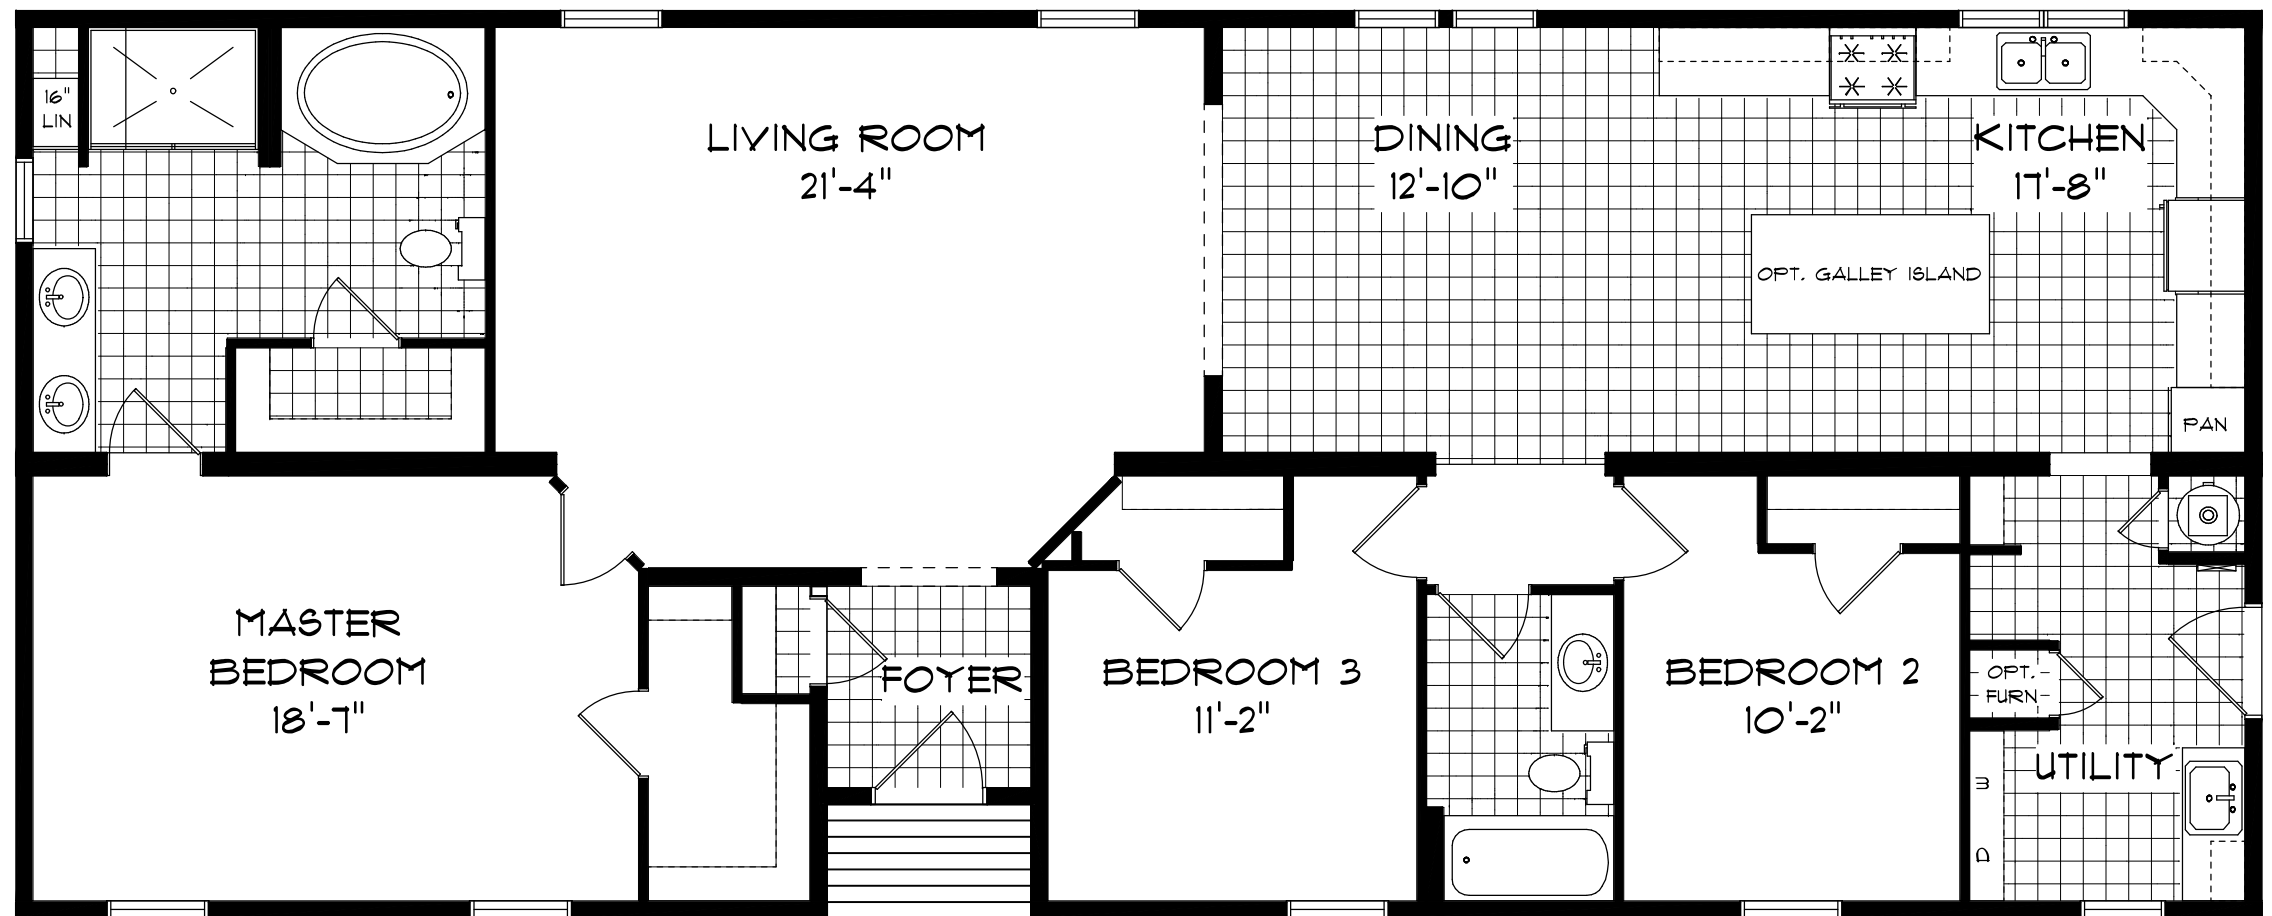

*STAIRWELL OPTION

Revision Log

| |
|--|
| |
|--|

MANUFACTURED HOUSING ENTERPRISES, INC.
09302 STATE ROUTE 6 - BRYAN, OH 43506

| | | | |
|-------------------|----------------|---------------|--------------|
| THE LAUREL FOREST | MODEL: M66B01 | SERIES: ELITE | 1760 SQ. FT. |
| BOX SIZE: 28 X 66 | DATE: 10-31-18 | REV: 9-12-22 | BY: JR |