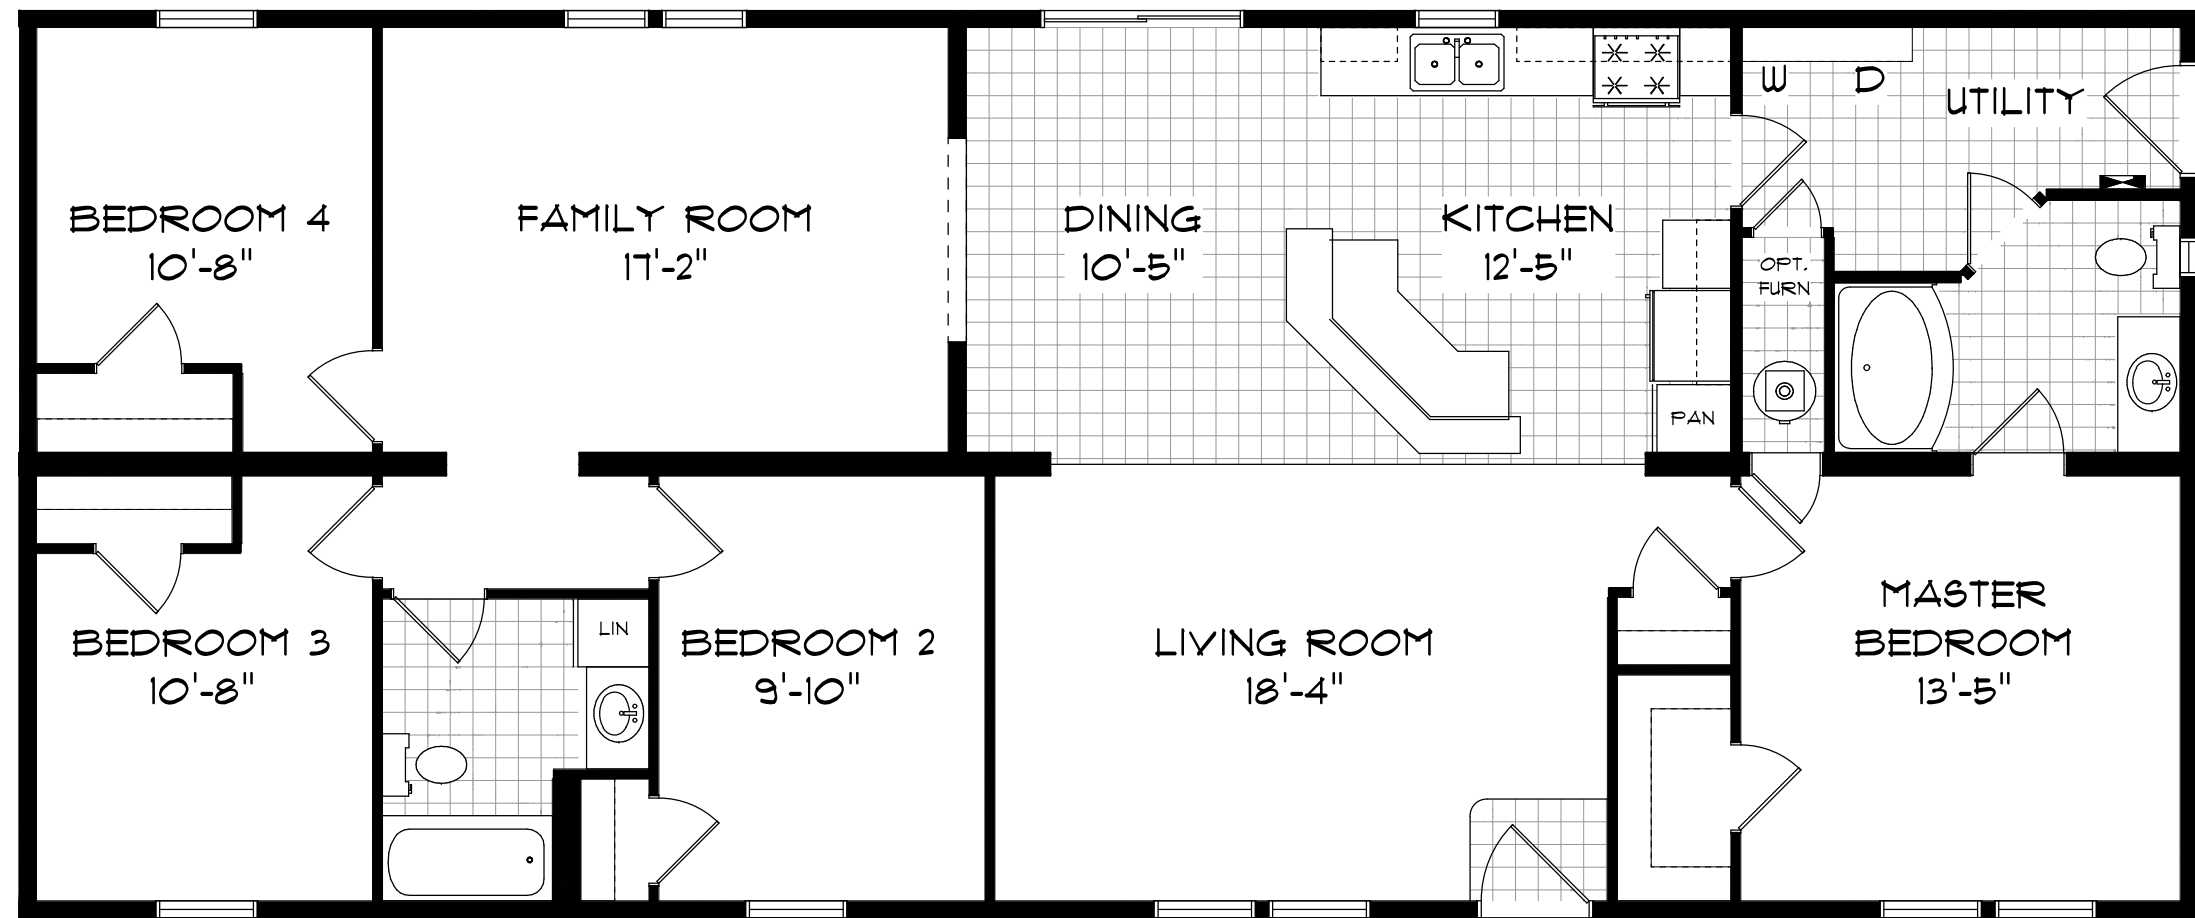

*STAIRWELL OPTION

Revision Log

MANUFACTURED HOUSING ENTERPRISES, INC.
 09302 STATE ROUTE 6 - BRYAN, OH 43506

THE COTTONWOOD FOREST MODEL: M64B06	SERIES: ELITE	1707 SQ. FT.
BOX SIZE: 28 X 64	DATE: 10-11-13	REV: 11-6-20 BY: JR