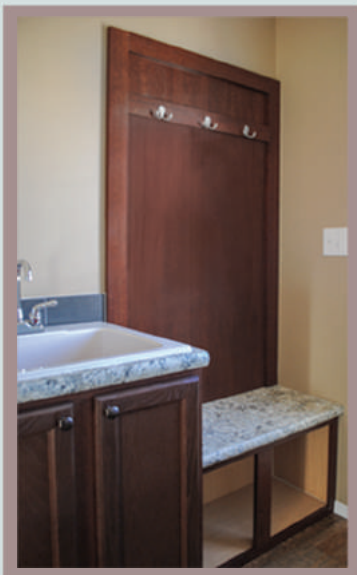

Cubby Style Vanity

52' Cubby Vanity in (Option)

Double Bowl Vanity with Drawers

72' Double Sink Vanity with Drawers

Bathroom

Over John Cabinet (Option)

Kitchen and Bath

3 Door Pantry Style Cabinet Available in 16" and 24"

Kitchen

42" Cabinets Reach the Ceiling and Provide 1/3 More Storage Available in all colors

Utility Room

Coat Rack With Bench (Where Available)

Cosmetic Box

Cabinet Over Washer and Dryer

Full Width 30" Washer and Dryer Cabinets