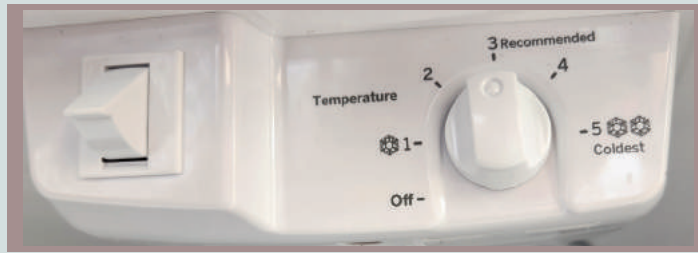

General Electric Standard 19 Cu. Ft. Frost Free Refrigerator

GTE19JTNRWW

Standard White

GTE19JTNRBB

Standard Black

Refrigerator settings

Open View

Store-More Humidity-Controlled Crisper Drawers are designed to keep your fruits and vegetables fresh so you don't have to worry about stocking up. Comes with 2 full-width sliding glass shelves to help you stay organized. Gallon storage bins allows for larger items to be easily stored in the door.

General Electric 19 Cu. Ft. Frost Free Refrigerator with Ice Maker

GTE19JTNRWW
with IM4D

White with Ice

GTE19JTNRBB
with IM4D

Black with Ice

Refrigerator Settings

Open View

Frost-Free Freezer with built in ice maker allows for hassle free operation. Adjustable wire shelf to allow for items of all shapes and sizes. Sliding deli drawer allows for greater flexibility and space for tall items.