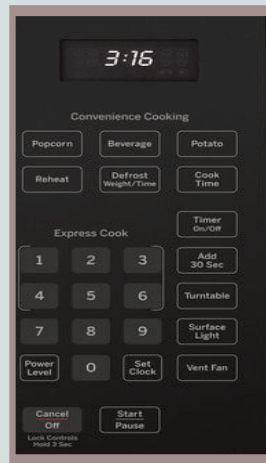

General Electric 24" Built-In-Dishwasher Choices

Black GDF535PGRBB

Stainless Steel GDF535PSRSS

White GDF535PGRWW

Open view

Dry Boost drying options,
Food disposer,
Removable filter,
Four washing options,
Touch control,
Four washing cycles

General Electric Over the Range Microwave Choices

Black JVM3160DFBB

1.6 Cu.Ft.,
LED display,
Two speed vent,
Cooktop light,
120v 60hz,
1000 watts,
Auto defrost

Stainless Steel JVM3160RFSS

White JVM3160DFWW

LED touch pad

General Electric Washer and Electric Dryer Choices

Stackable Freestanding
GUD27ESSMWW

11 wash cycles,
Temperature control,
5.9 Cu.Ft. dryer, 3.8 Cu.Ft. washer,
Bleach dispenser

Washer
GTW335ASNWW