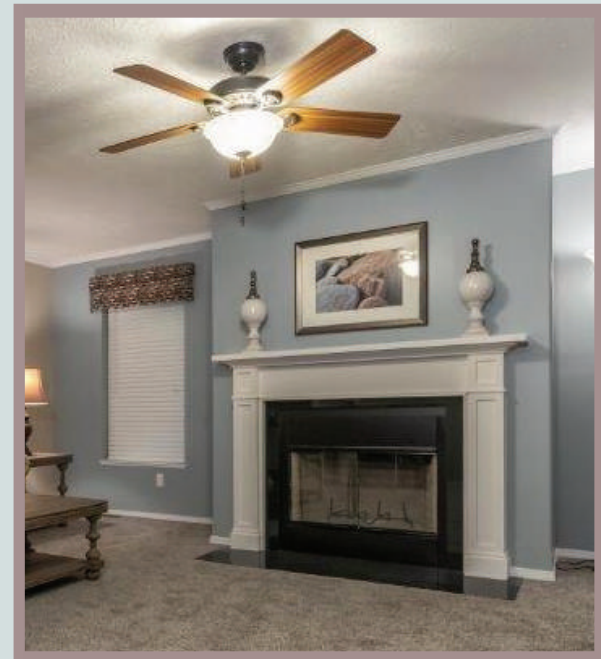

Black and White Granite Fireplace

Available in Gas and Wood Burning with Granite Hearth.